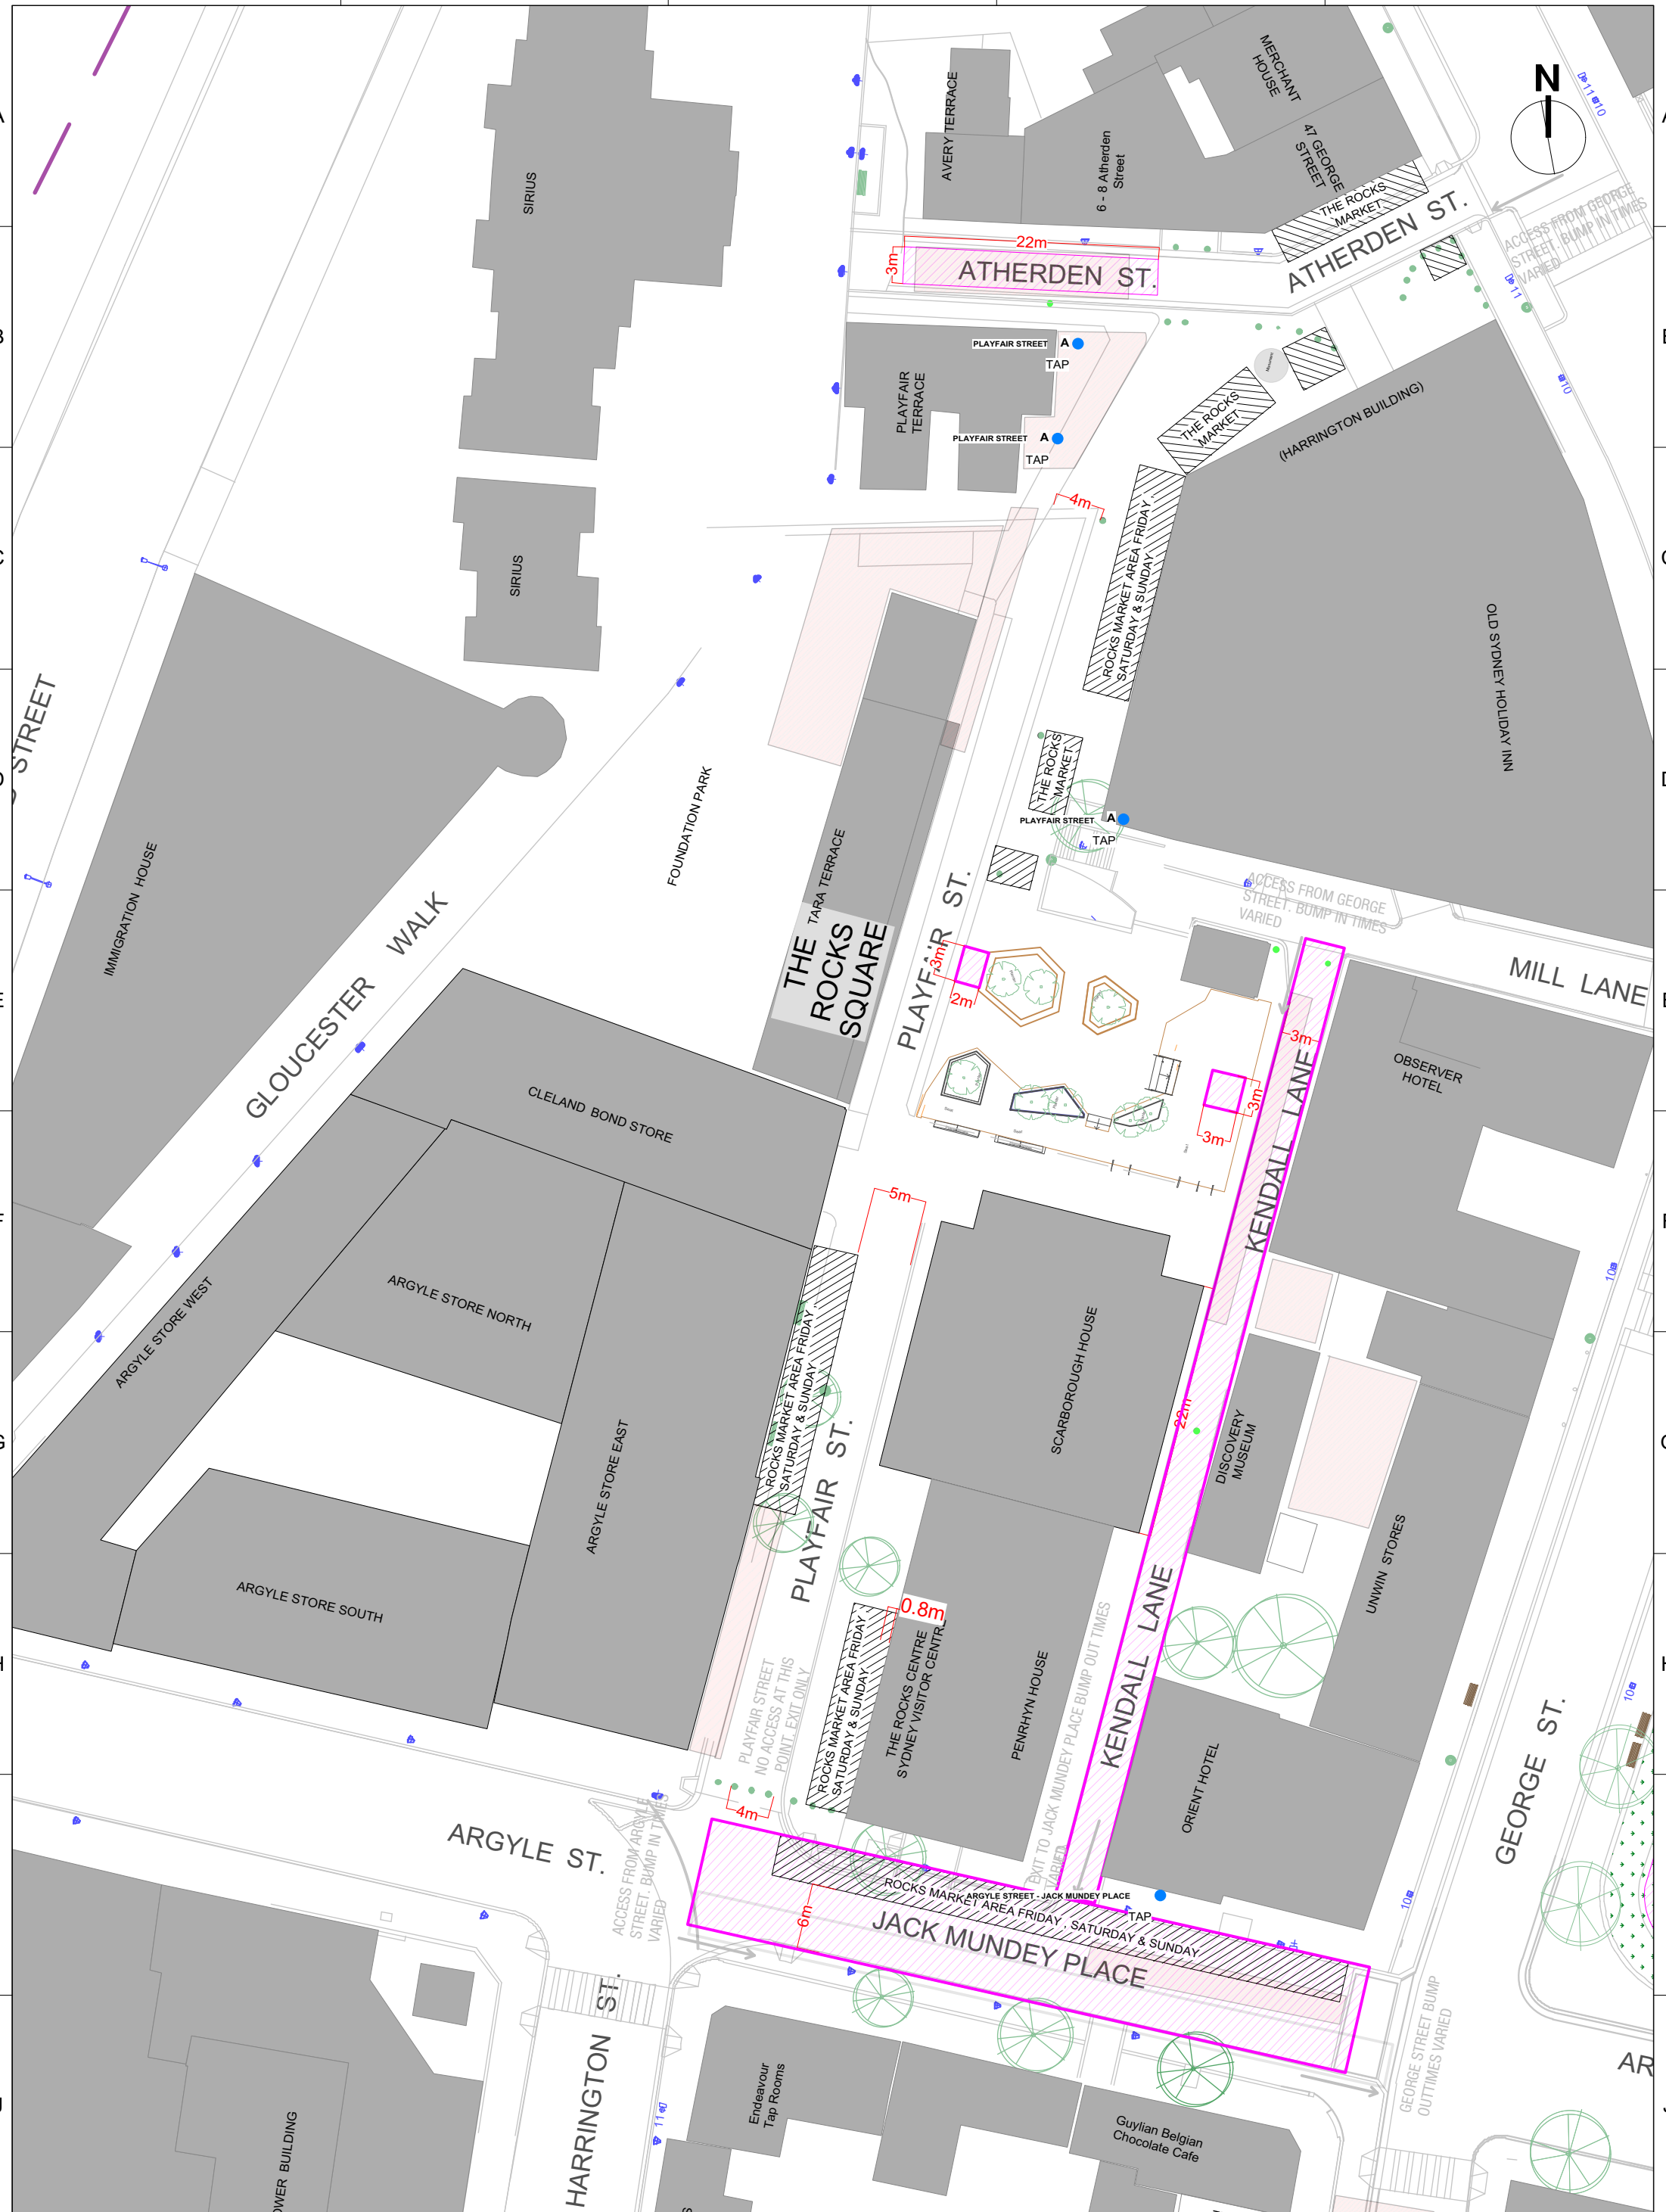

Place Management NSW Level 6, 66 Harrington Street,
The Rocks, NSW 2000
02 9240 8500 PO box N408, Grosvenor Place 1220

SHEET #: 67	SITE: VH - Services 1 - Jack Munday, Playfair & Atherden St	DATE: 6 August 2022	LEGEND:
REVISION #:	EVENT NAME:	DRAFTSPERSON: Victor Lam	PAPER SIZE: A3
SITE CONTACT: Place Management NSW	CONTACT NUMBER:	SCALE: (as bar scale)	ISSUE DATE: